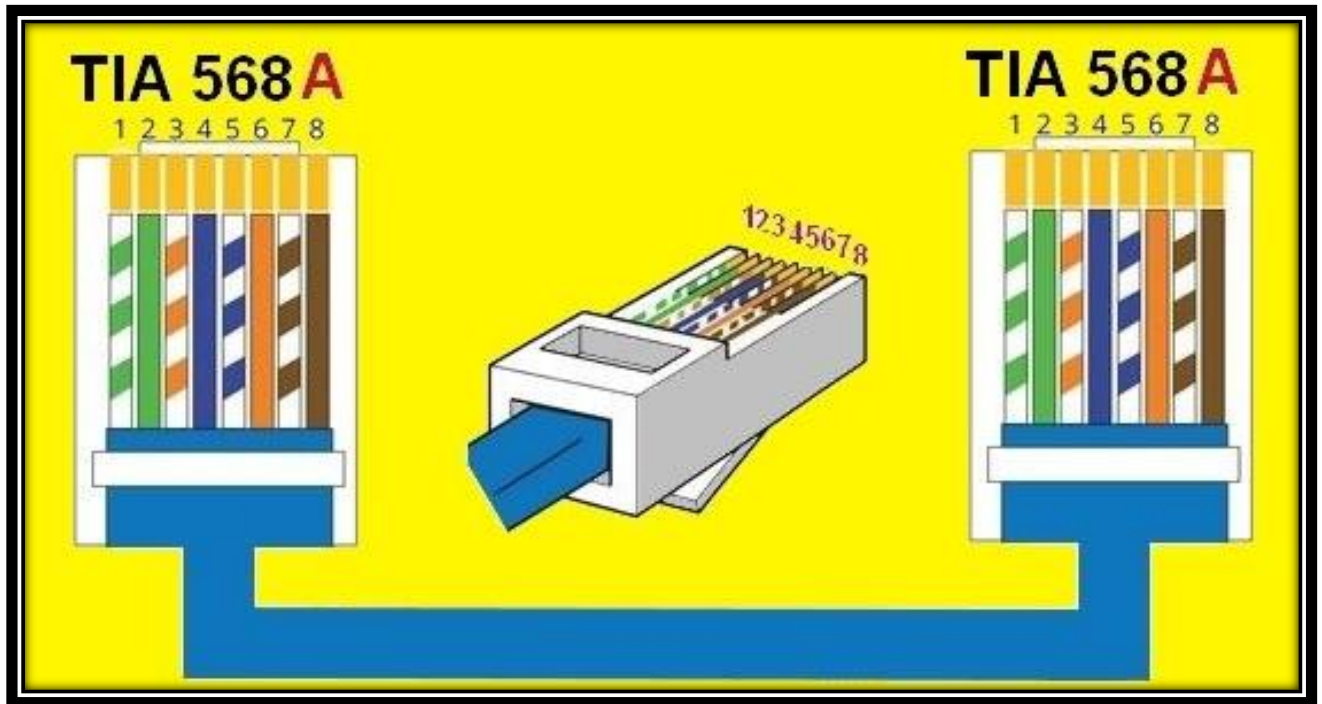

Network Cable Color code (Straight Cable – TIA Standard 568 A)

Network Cable Color code (Straight Cable – TIA Standard 568 B)